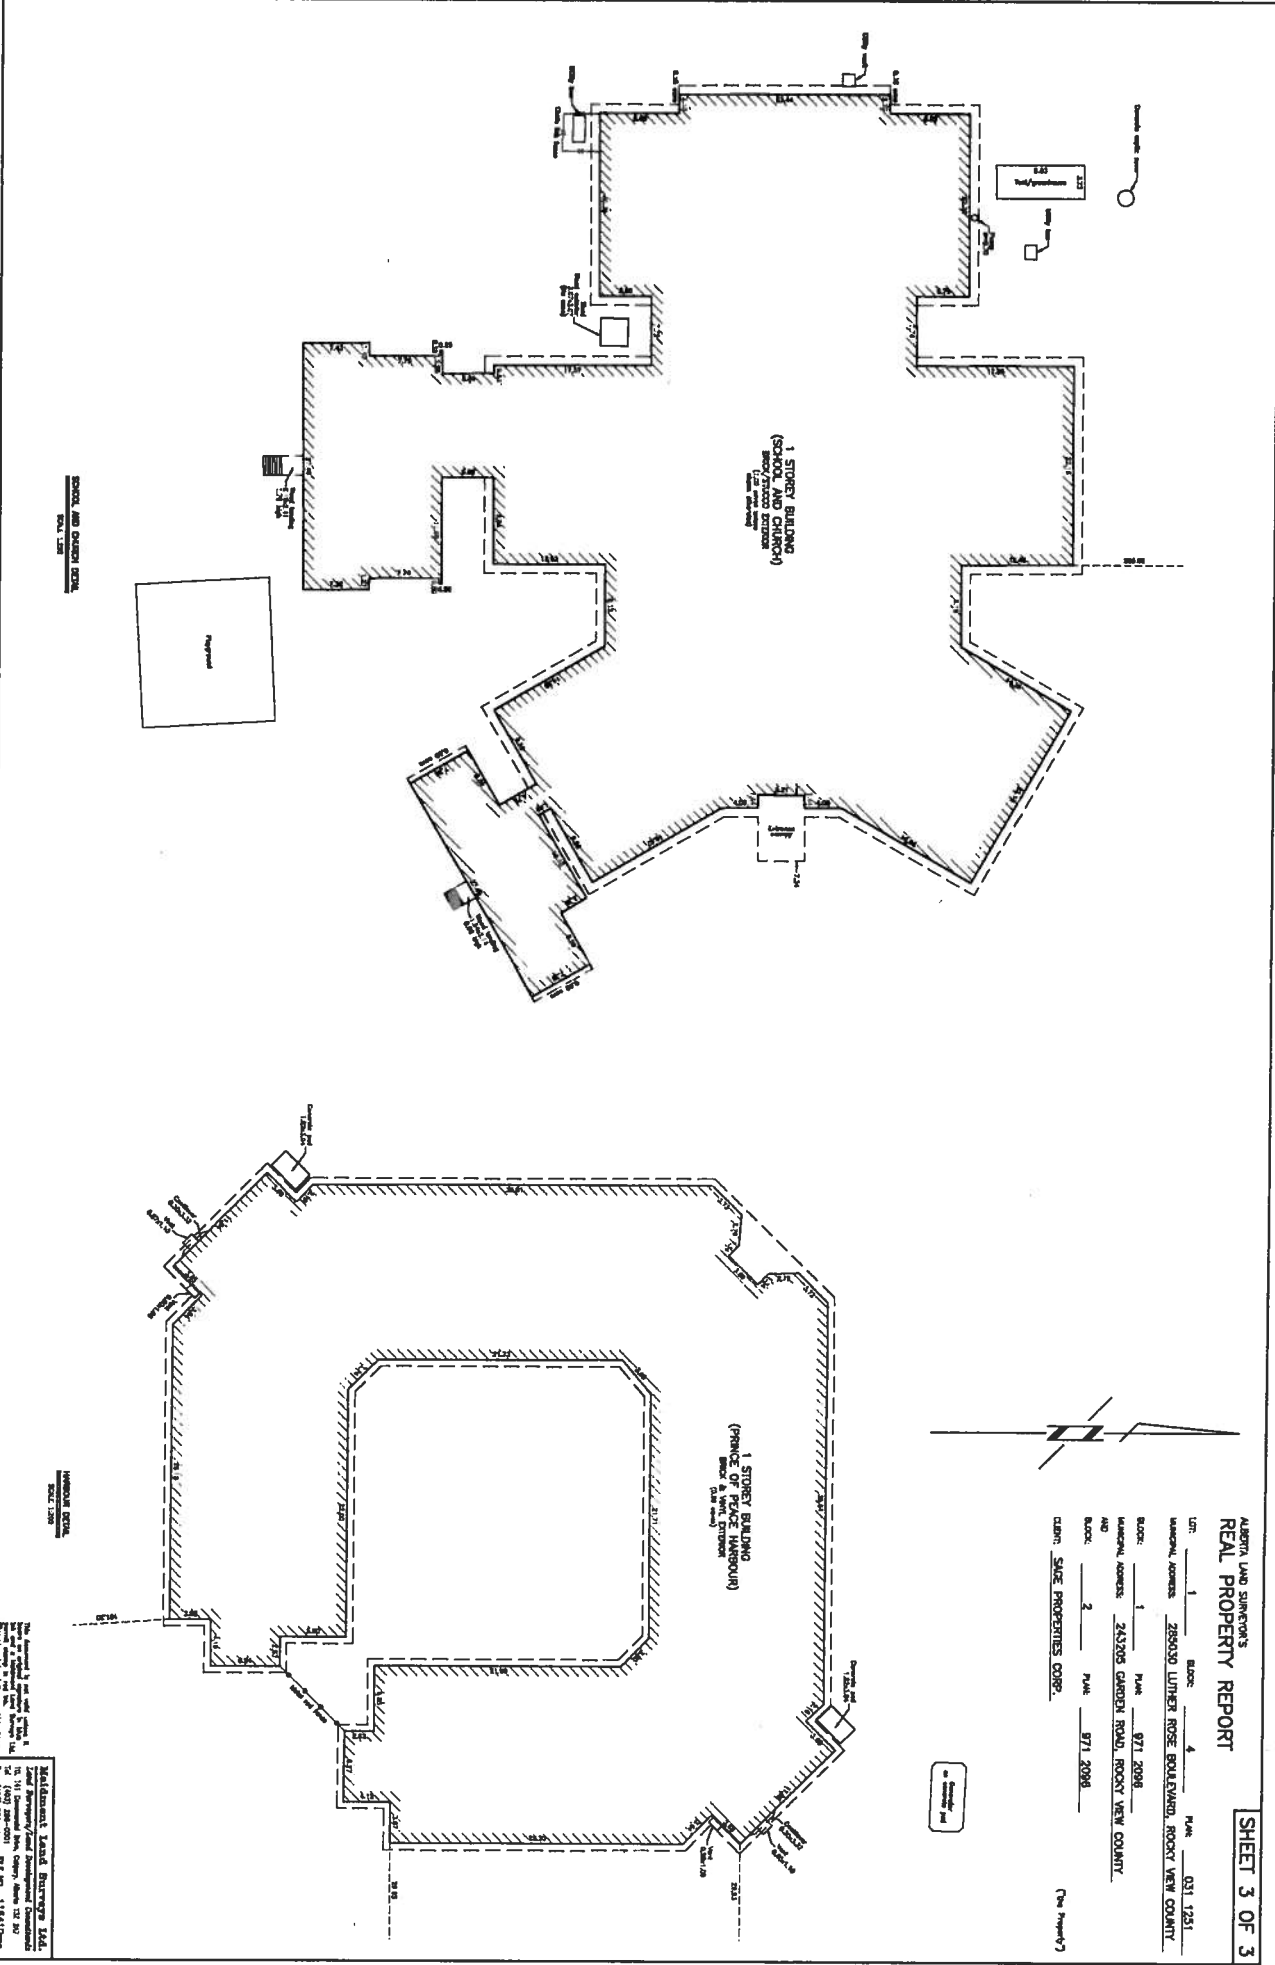

LOT: 1   BLOCK: 4   PLAN: 031, 1251
MUNICIPAL ADDRESS: 285030 LUTHER ROSE BOULEVARD, ROCKY VIEW COUNTY
BLOCK: 1   PLAN: 971, 2098
MUNICIPAL ADDRESS: 243205 GARDEN ROAD, ROCKY VIEW COUNTY
AND BLOCK: 2   PLAN: 971, 2098
CLIENT: SAGE PROPERTIES CORP.   (See Remarks)

SCHOOL AND CHURCH DISTRICT
1:500 SCALE

HARBOUR DISTRICT
1:500 SCALE