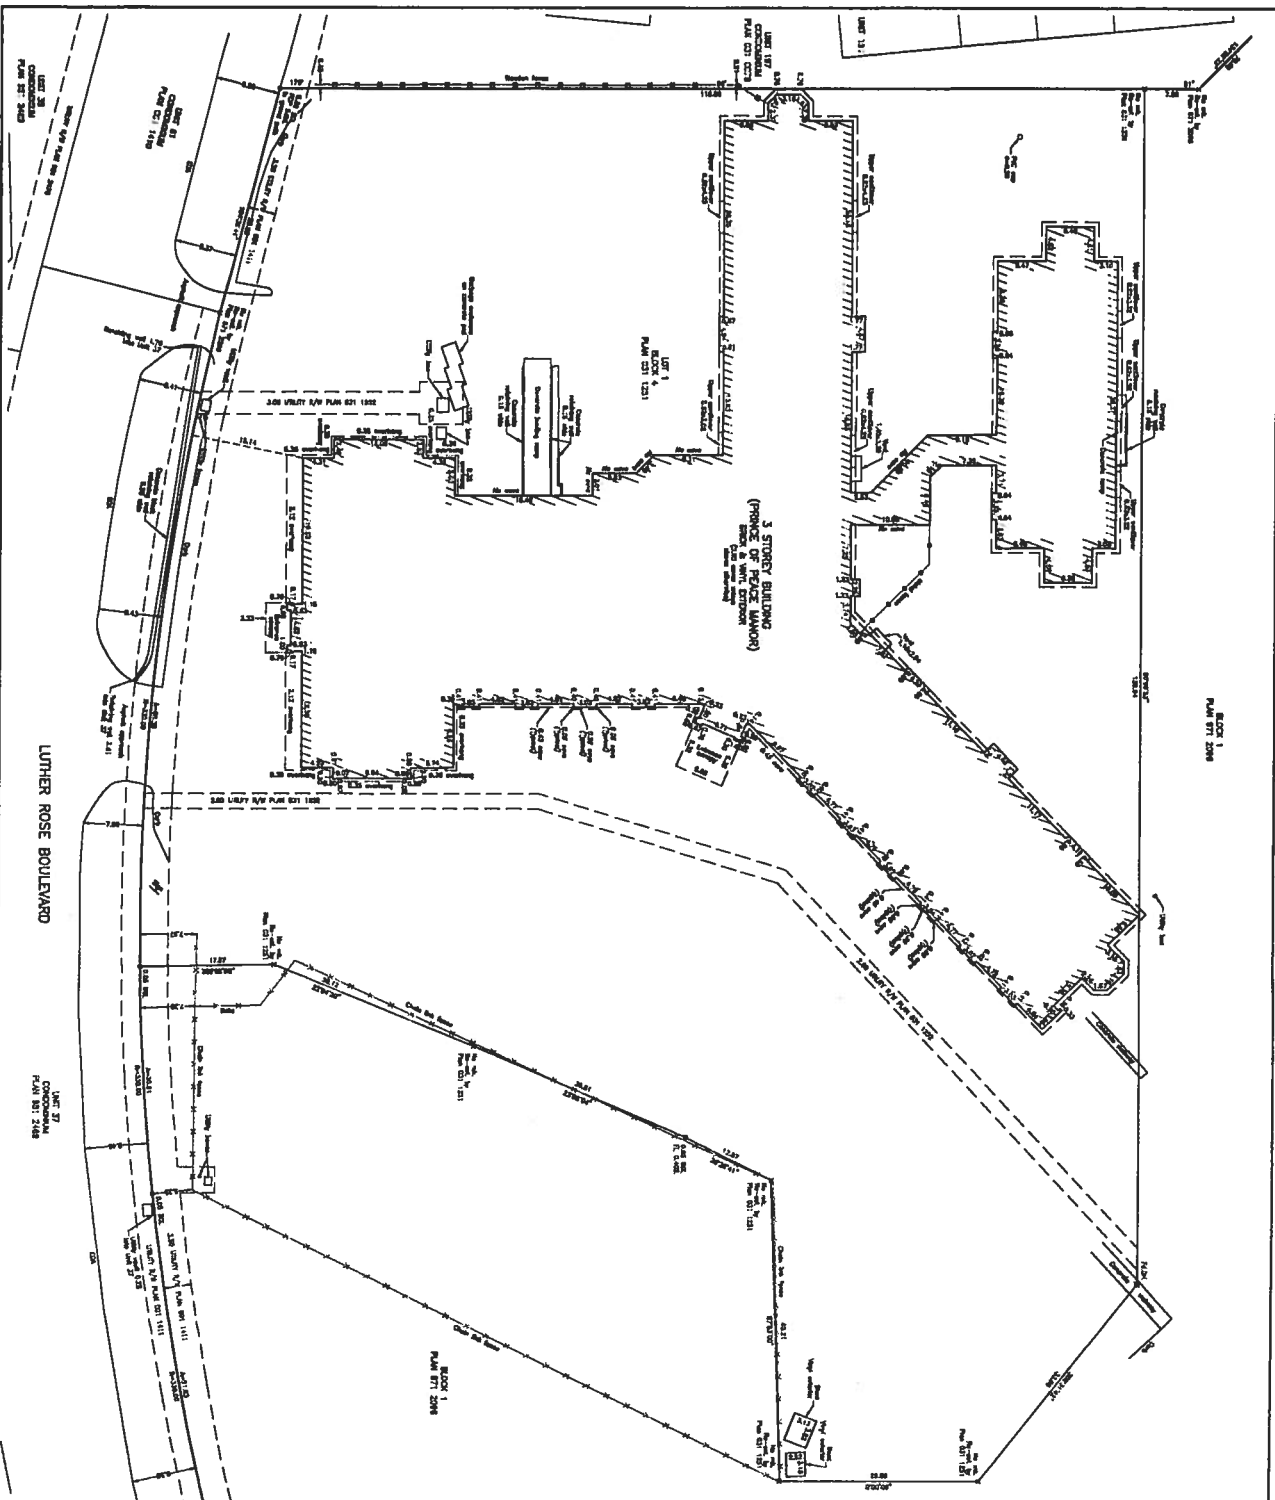

SHEET 1
PLAN 971 2098

ALBERTA LAND SURVEYOR'S
REAL PROPERTY REPORT

SHEET 2 OF 3

LOT: 1 BLOCK: 4 PLAN: 031 1251
MUNICIPAL ADDRESS: 28500 LUTHER ROSE BOULEVARD, ROCKY VIEW COUNTY
BLOCK: 1 PLAN: 971 2098
MUNICIPAL ADDRESS: 245205 GARDEN ROAD, ROCKY VIEW COUNTY
AND
BLOCK: 2 PLAN: 971 2098
OWNER: SAGE PROPERTIES CORP.
SCALE: 1:300